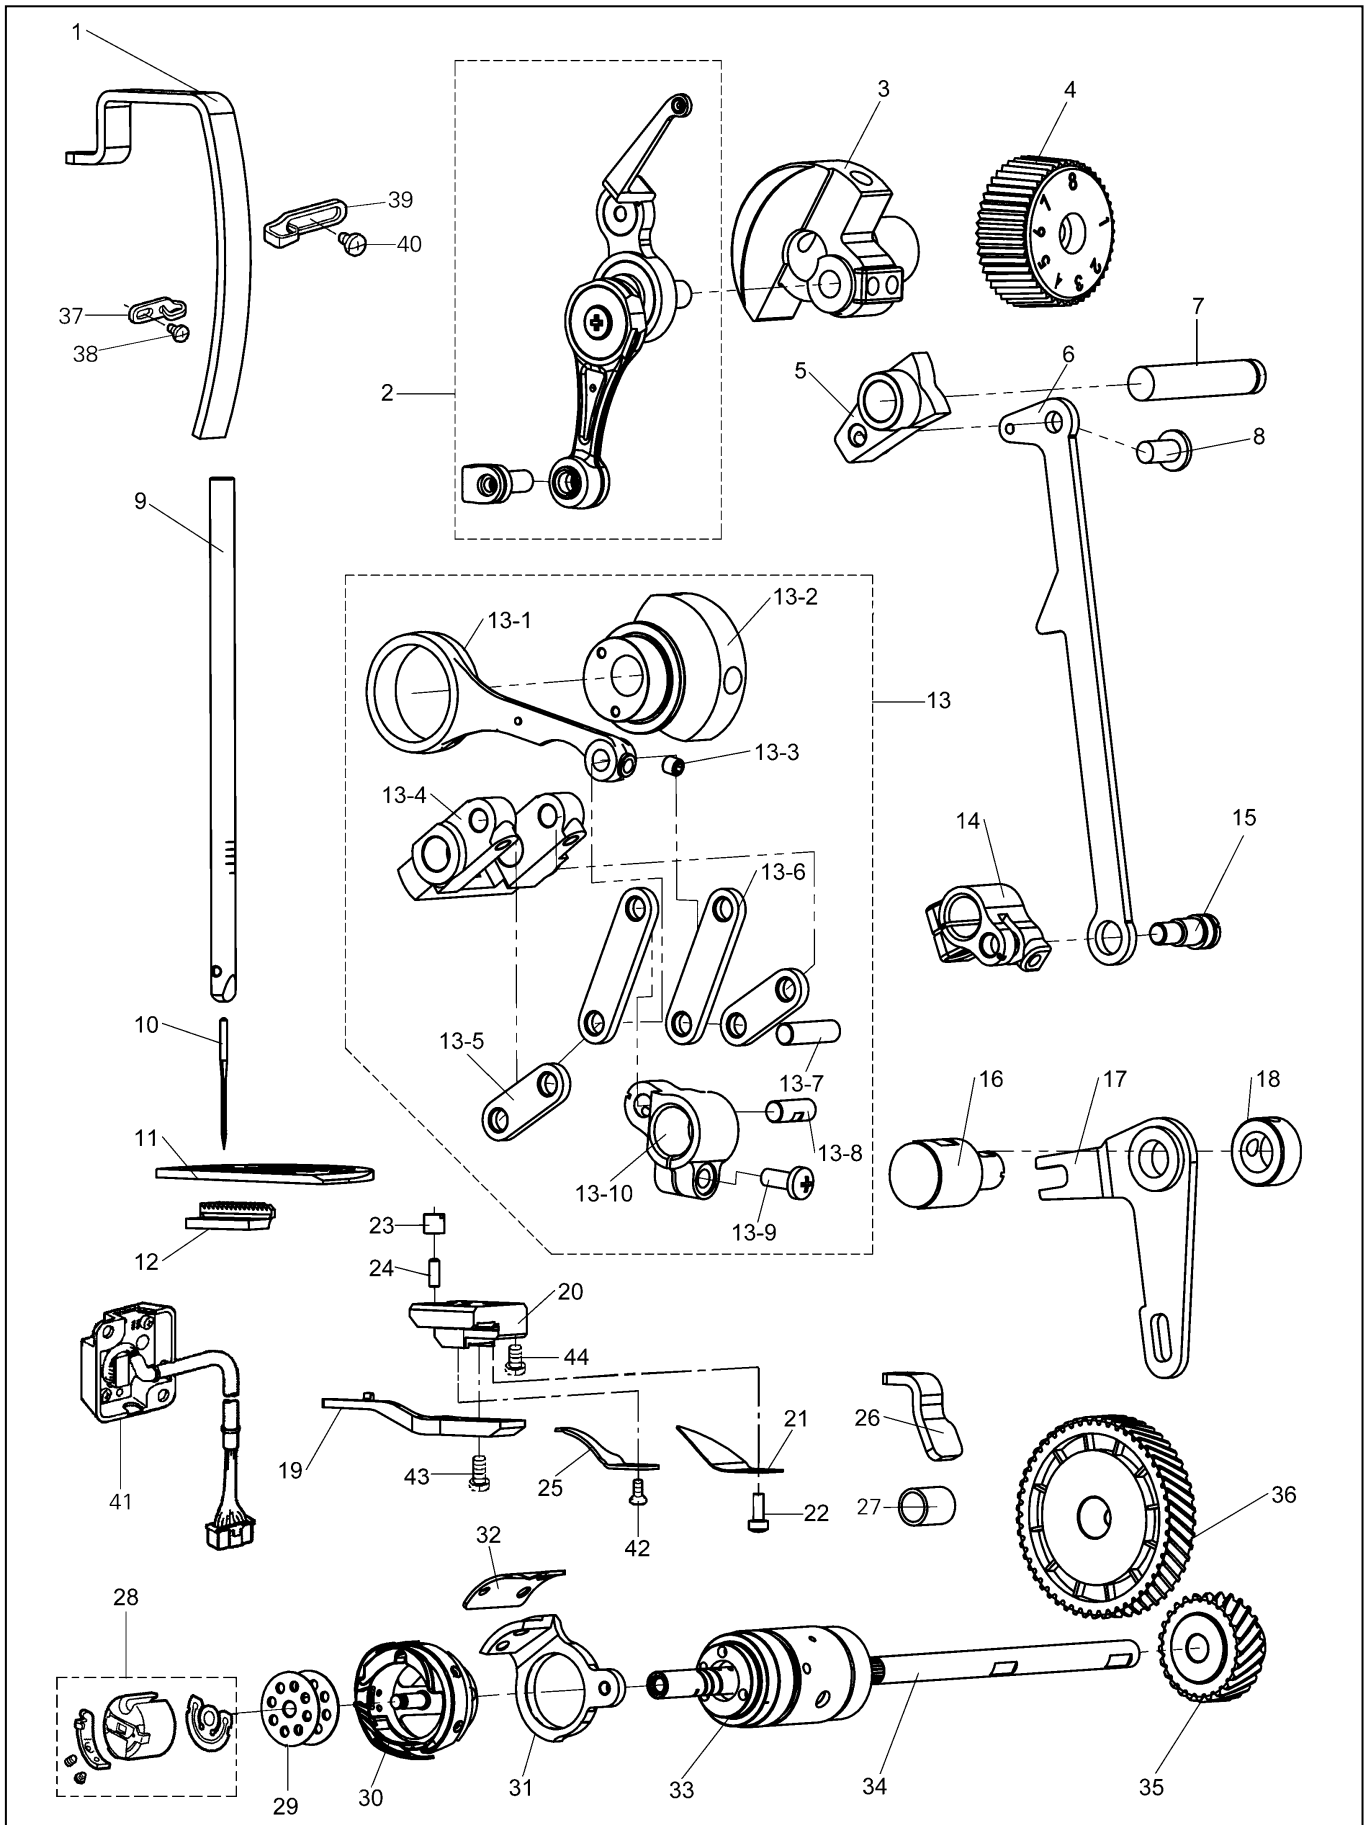

# 6730 SERIES LARGE HOOK (8mm NEEDLE PITCH) SPECIAL PARTS